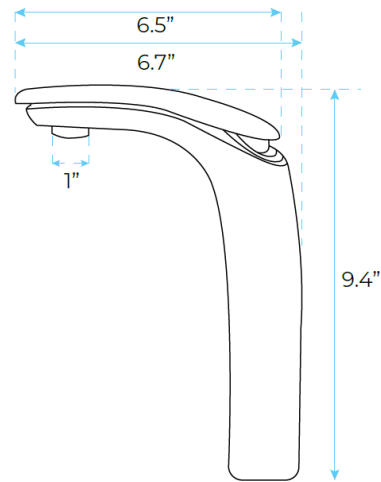

PERUGIA DECK MOUNT SINGLE HANDLE FAUCET WITH HOT/COLD WATER MIXER SPECS

Specs:

- Style : single support hole
- Type : washbasin taps
- Style : Contemporary
- Hot & Cold Water : Yes
- Faucet support : single hole
- Type : Ceramic Plate Reel
- Surface treatment : Painted