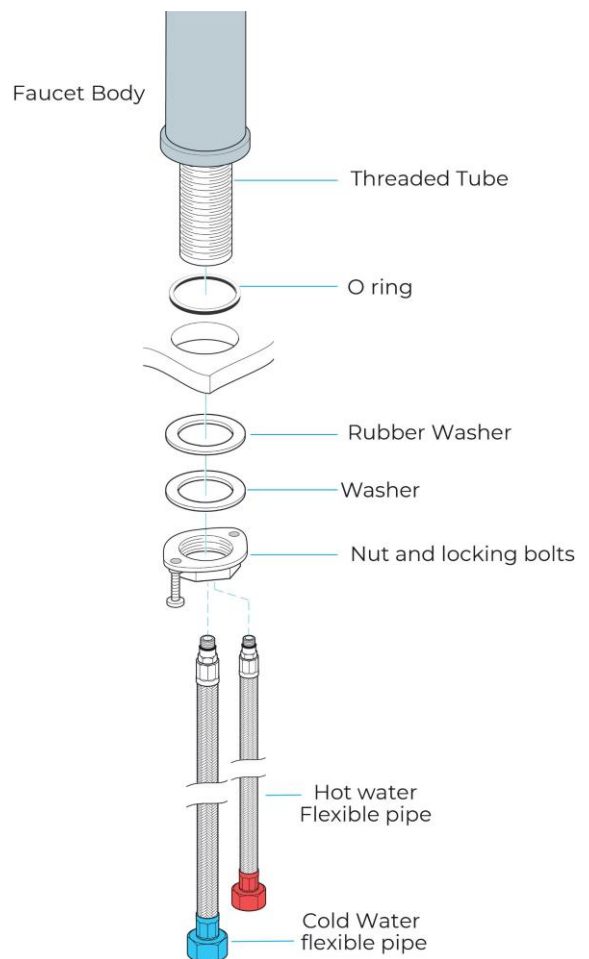

PERUGIA DECK MOUNT SINGLE HANDLE FAUCET WITH HOT/COLD WATER MIXER SPECS

Specs:

- Style : single support hole
- Type : washbasin taps
- Style : Contemporary
- Hot & Cold Water : Yes
- Faucet support : single hole
- Type : Ceramic Plate Reel
- Surface treatment : Painted